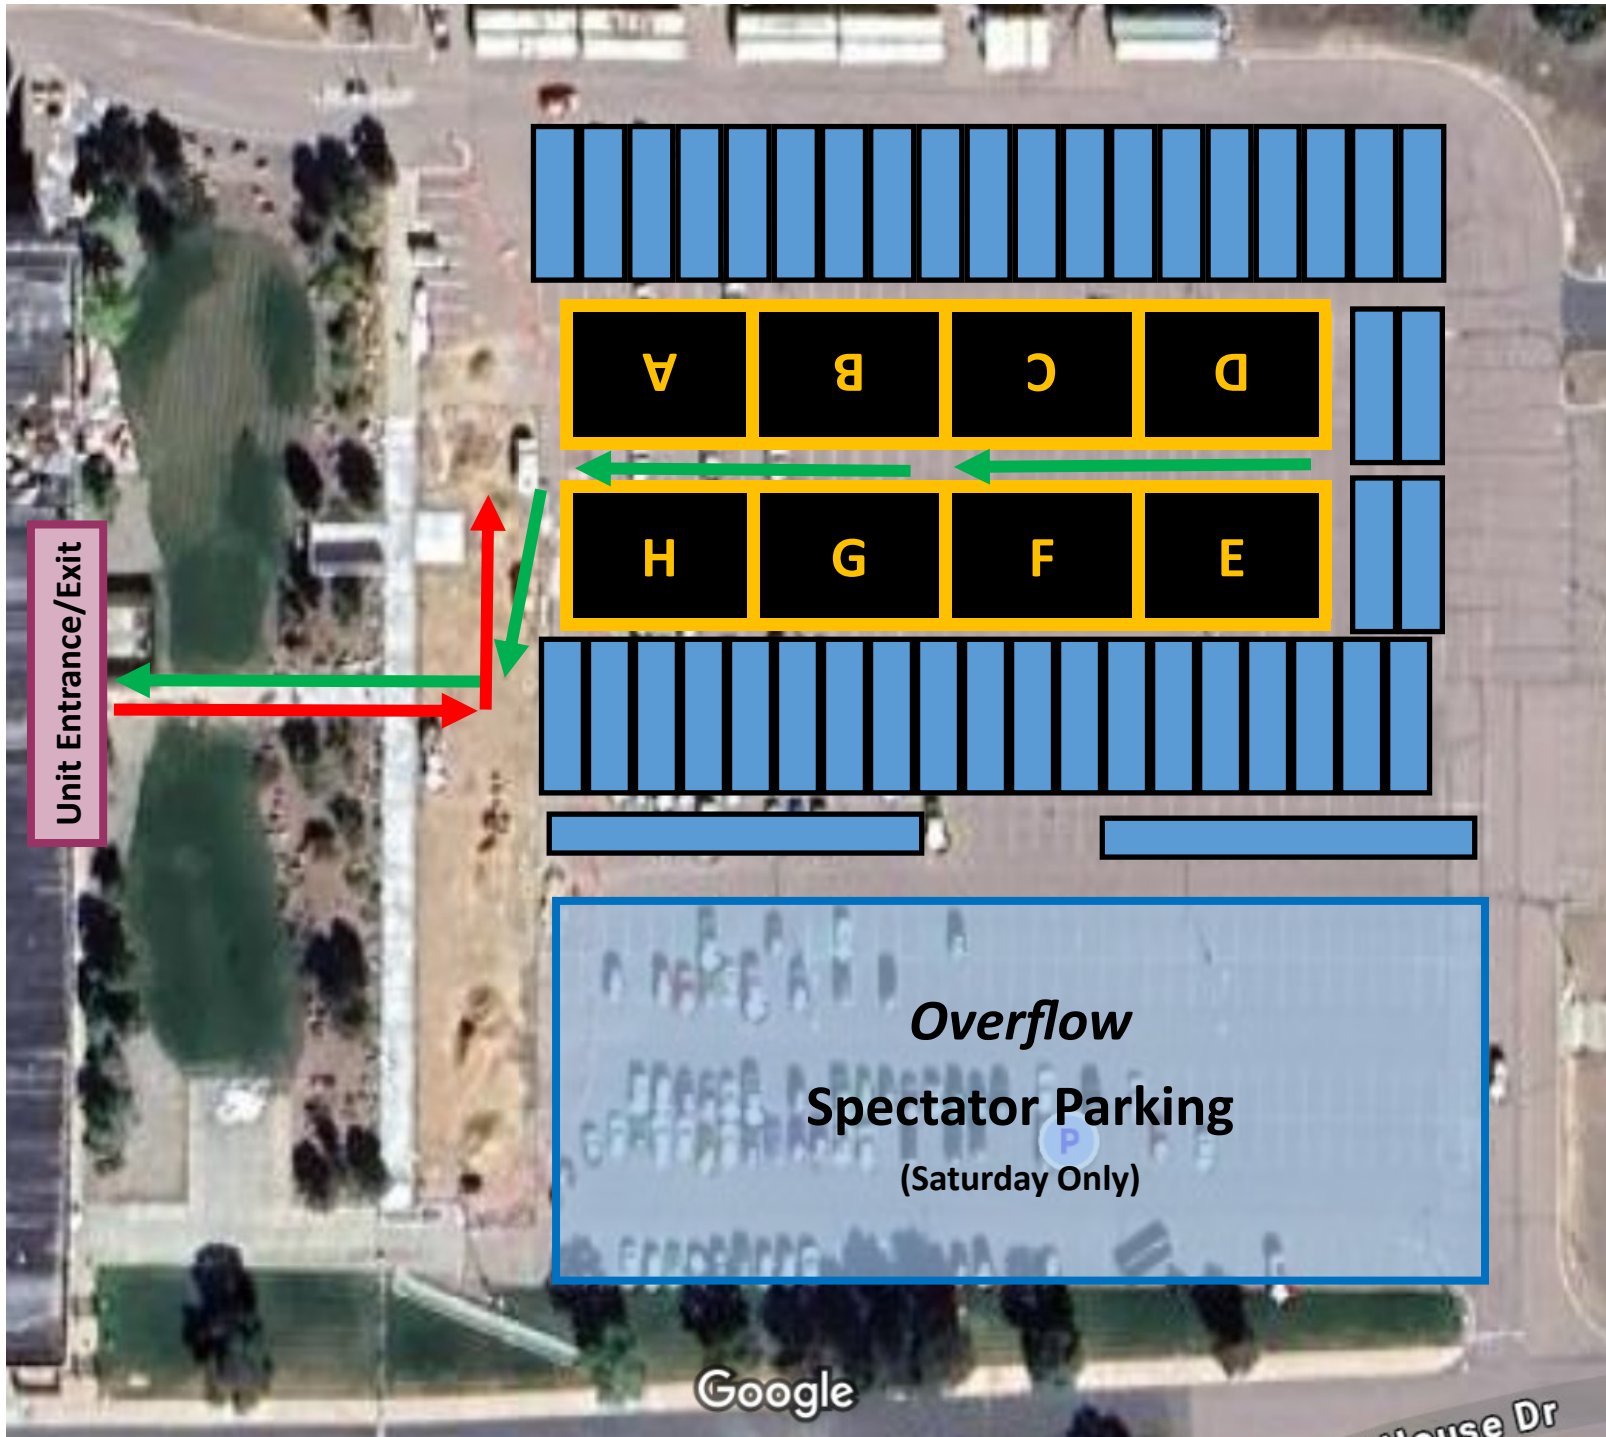

Clune Arena, USAFA

Parking

Clune Arena, USAFA

Trucks and Lots

- Trucks may arrive beginning Thursday night
- IF your truck arrives on Thursday night, it must be able to be moved Friday morning
- Please advise if you plan on your truck leaving following prelims and returning for Finals
- If possible, please plan on keeping trucks parked until all warm-ups are complete on Saturday Night

Unit Entrance/Exit

Overflow

Spectator Parking

(Saturday Only)

Google

House Dr

Clune Arena, USAFA

Back to Front