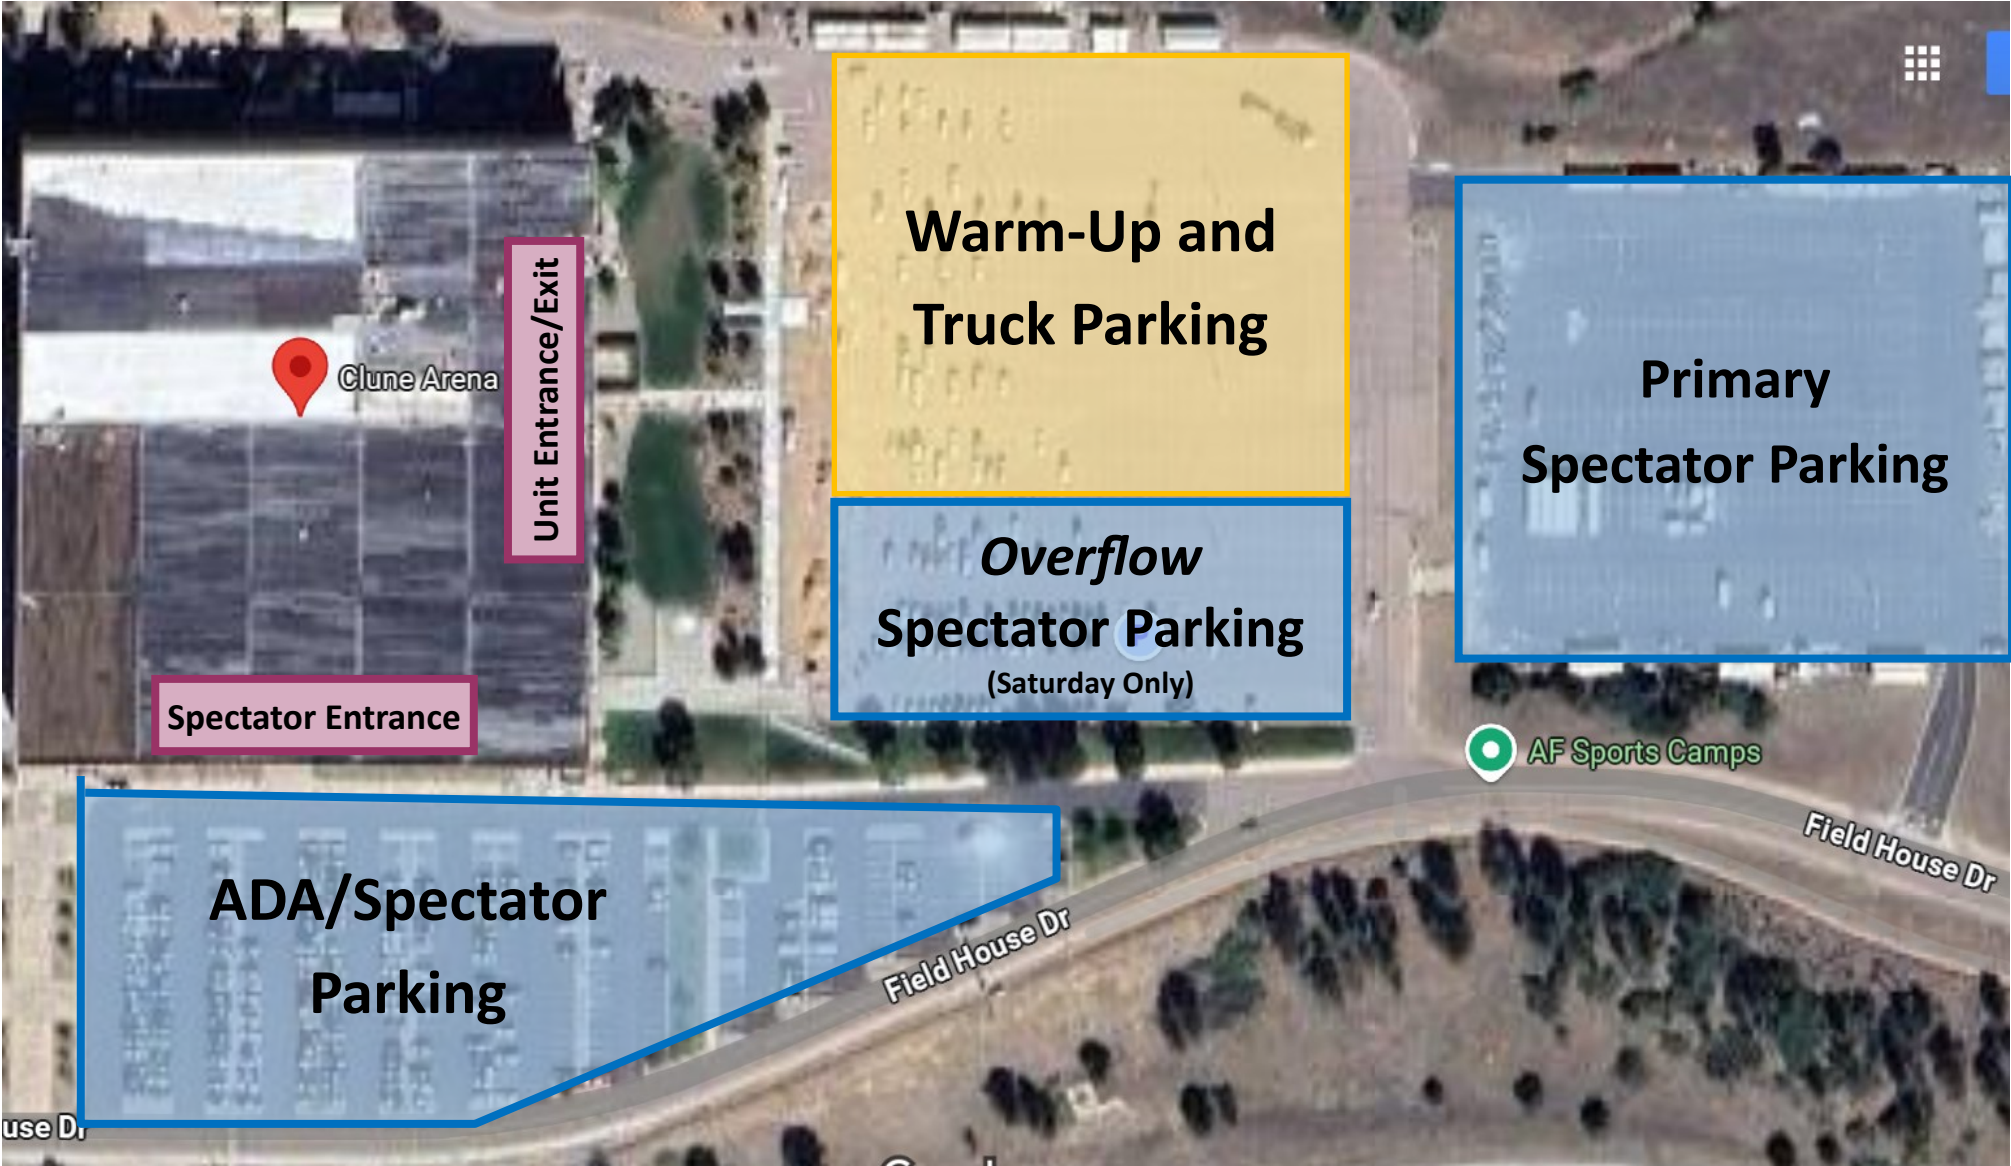

Clune Arena, USAFA

Parking

Clune Arena, USAFA

Trucks and Lots

- Trucks may arrive beginning Thursday night
- IF your truck arrives on Thursday night, it must be able to be moved Friday morning
- Please advise if you plan on your truck leaving following prelims and returning for Finals
- If possible, please plan on keeping trucks parked until all warm-ups are complete on Saturday Night

Unit Entrance/Exit

Overflow

Spectator Parking

(Saturday Only)

Google

House Dr

Clune Arena, USAFA

Back to Front